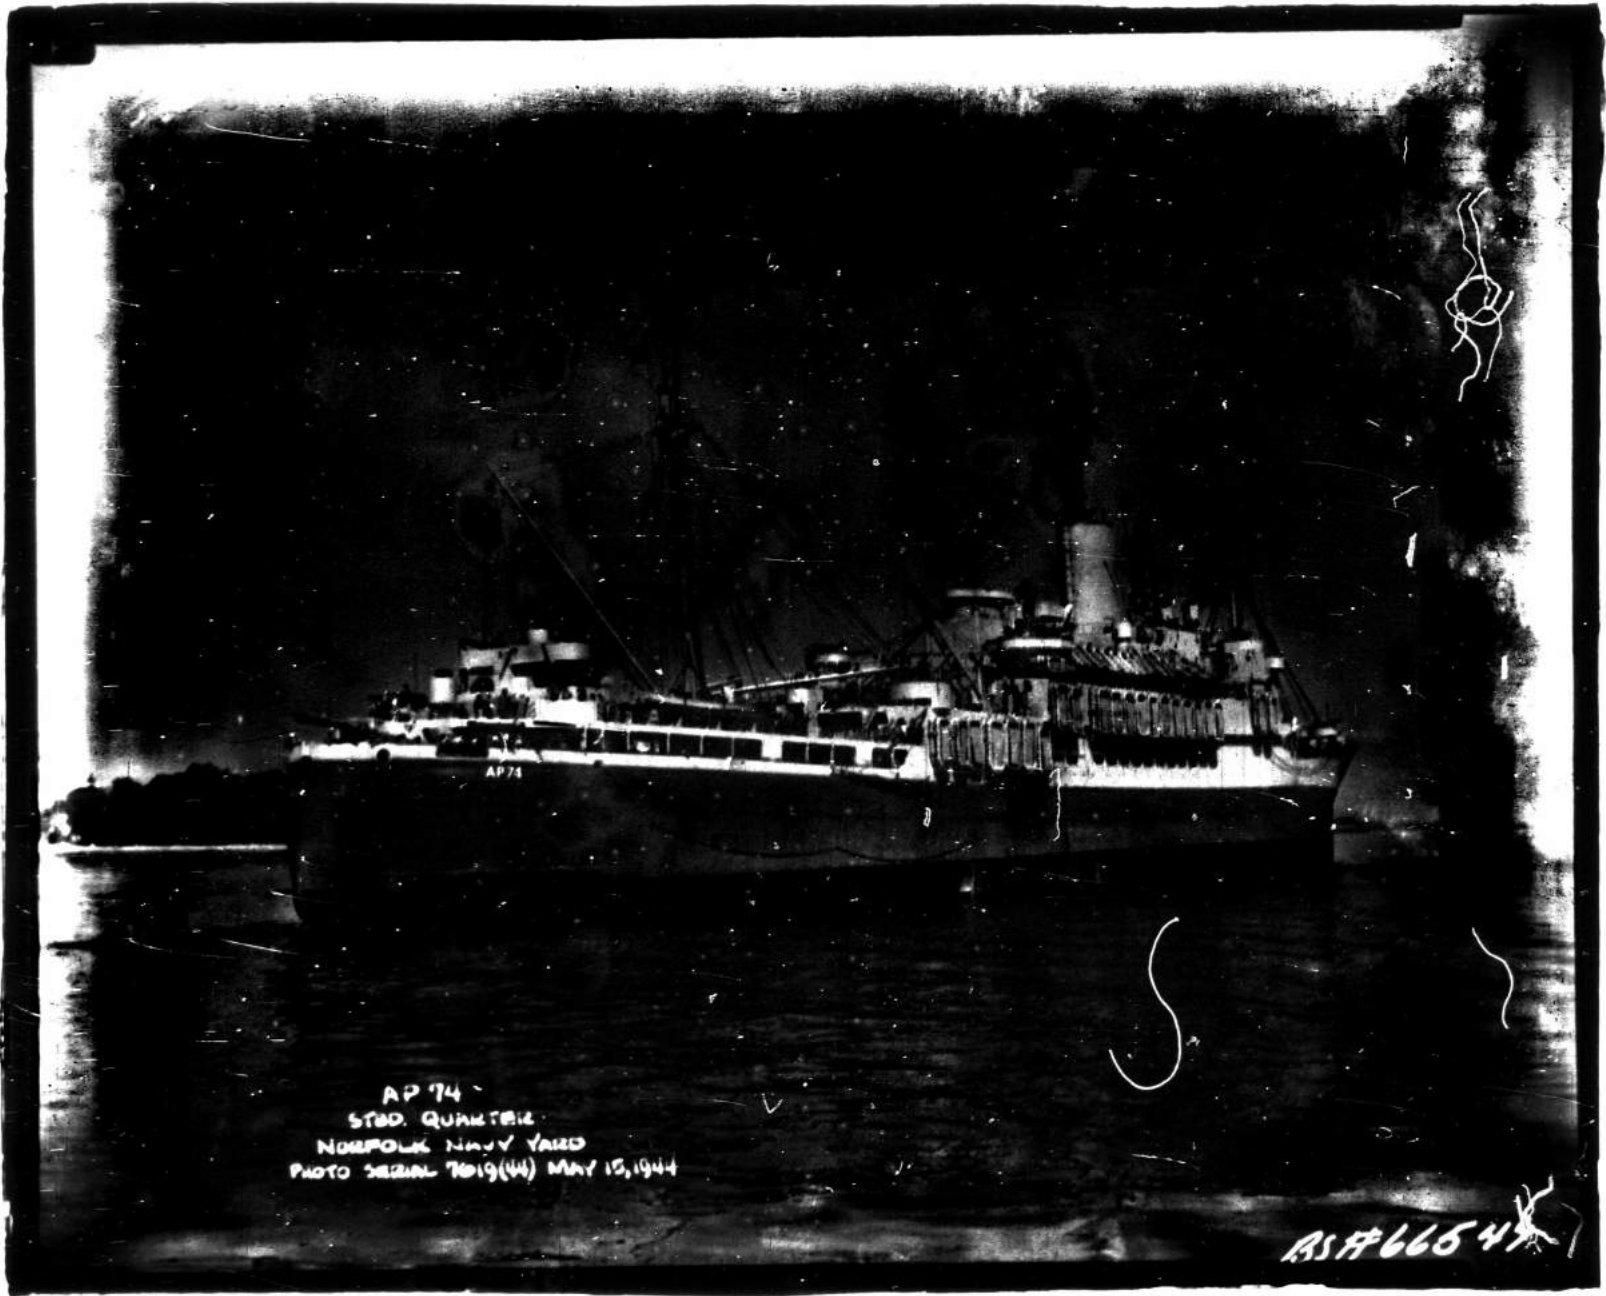

AP 74
STB. BROADSIDE
NORFOLK NAVY YARD
PHOTO SERIAL 7018(44) MAY 15, 1944

BSA 66546

AP 74
STBD. BOW
NORFOLK NAVY YARD
PHOTO SERIAL 7617(44) MAY 15, 1944

185A66546

AP 74
STBD. QUARTER
NORFOLK NAVY YARD
PHOTO SERIAL 7019(4) MAY 13, 1944

AS # 6654

AP 74
HEAD-ON
NORFOLK NAVY YARD
PHOTO SERIAL 7616(44) MAY 15, 1944

23788-48

AP 74
STERN
NORFOLK NAVY YARD
PHOTO SERIAL 7020(4) MAY 15, 1944

47

1974 LEASHMAN REGULAR SAFETY

6548879

1560 EASTMAN REGULAR SAFETY