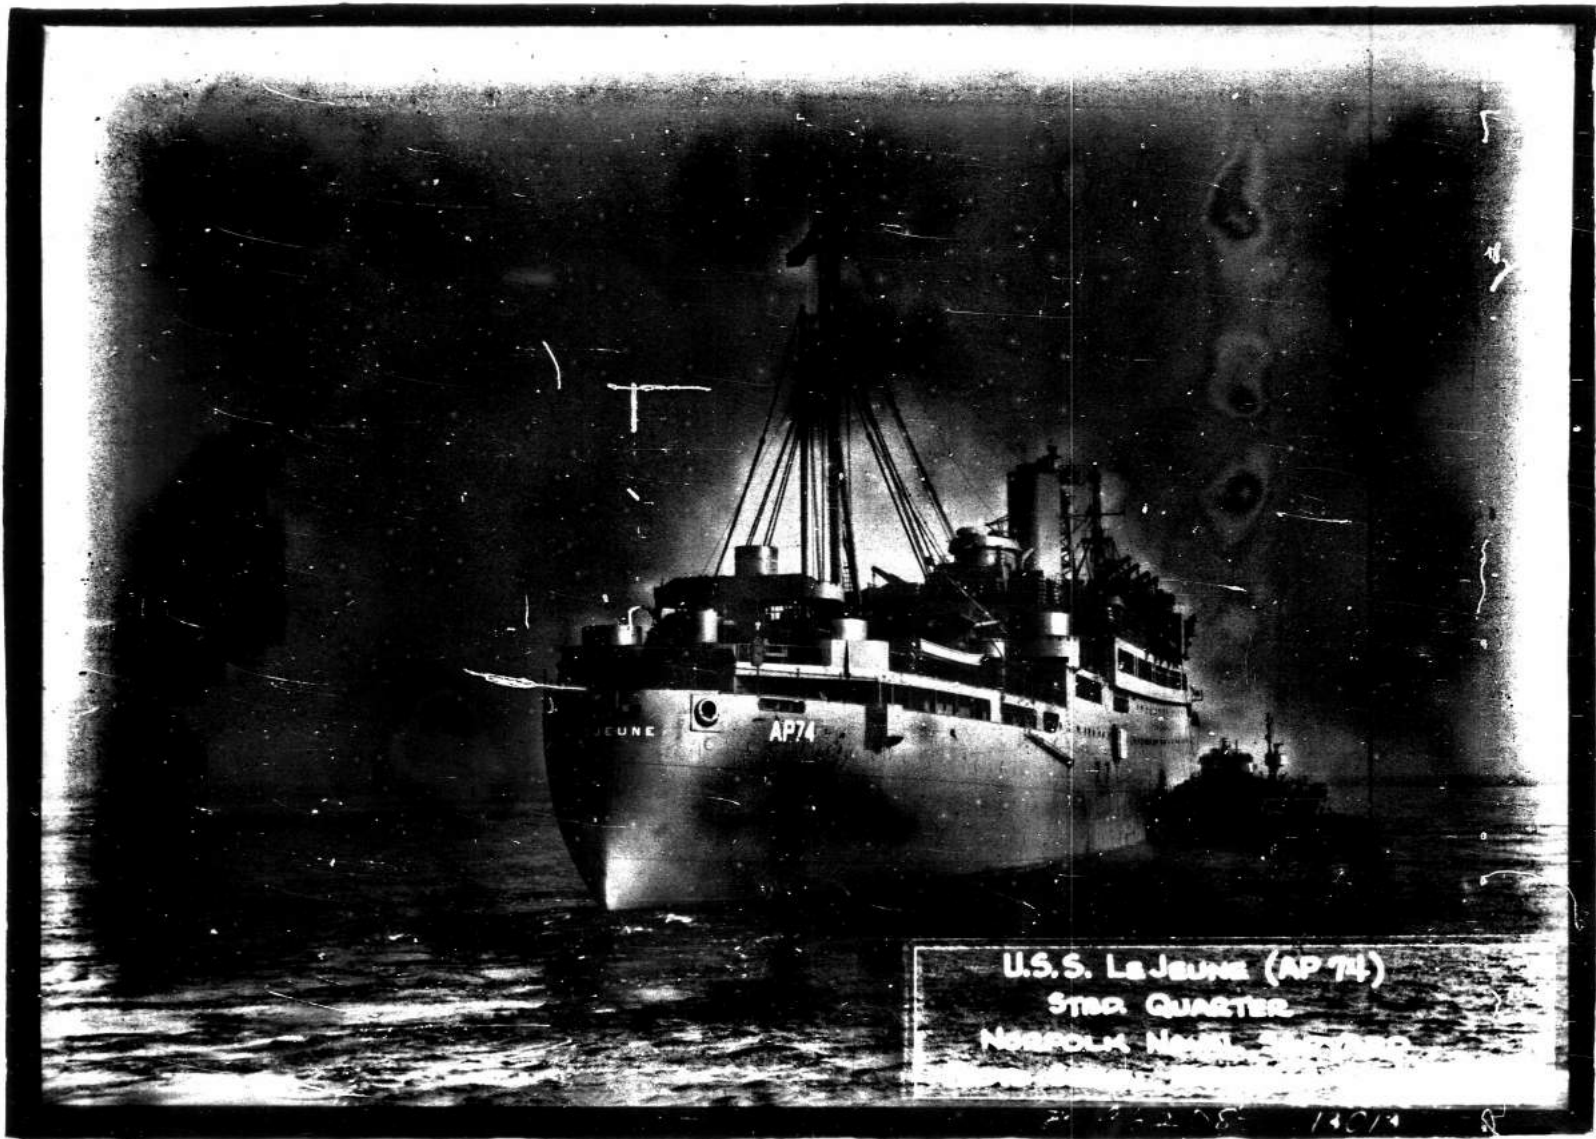

BS 90713

13590714

U.S.S. LEJEUNE (AP 74)
Star. Bow
Norfolk Naval Shipyard
Photo Serial 13011(46) Sept. 23, 1946

U.S.S. La Jona (AP 74)
Star Quarter
Nassau Naval Station

21 2 28 14078 8

U.S.S. LeJeune (AP-74)
STEEL
MAGNO. V. N. MAGNO. V. N.
Photo. No. 10012