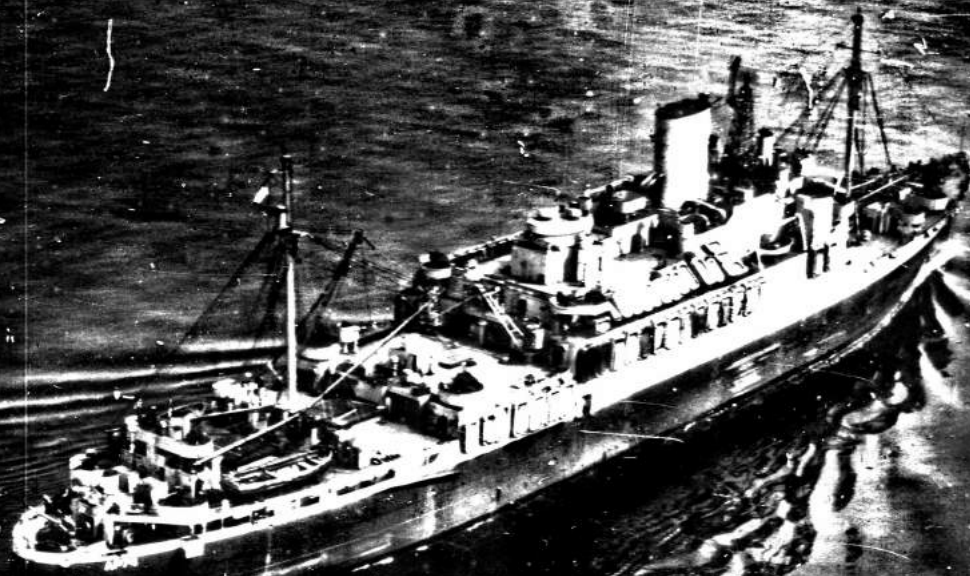

1581 EASTMAN REGULAR SAFETY

BS#8875