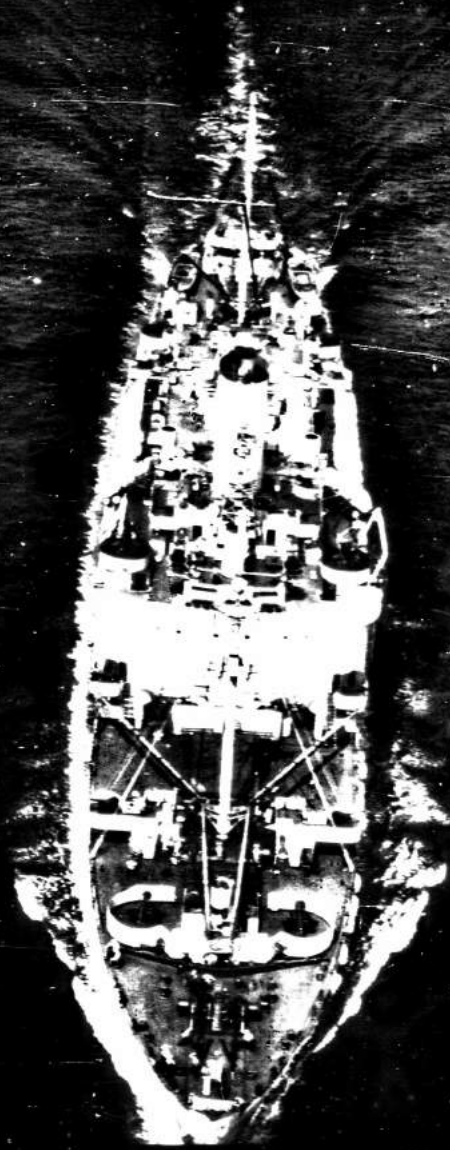

AP 74
STB. BROADSIDE
NORFOLK NAVY YARD
PHOTO SERIAL 7018(44) MAY 15, 1944

BSA 66546

AP 74
STBD. BOW
NORFOLK NAVY YARD
PHOTO SERIAL 7617(44) MAY 15, 1944

185A66546

AP 74
STBD. QUARTER
NORFOLK NAVY YARD
PHOTO SERIAL 7019(4) MAY 13, 1944

AS # 6654

AP 74
HEAD-ON
NORFOLK NAVY YARD
PHOTO SERIAL 7616(44) MAY 15, 1944

23788-48

AP 74
STERN
NORFOLK NAVY YARD
PHOTO SERIAL 7020(4) MAY 15, 1944

47

1974 LEASHMAN REGULAR SAFETY

6548879

1560 EASTMAN REGULAR SAFETY

1560 8 2 78

1581 EASTMAN REGULAR SAFETY

BS#8875

SAFETY

1559 EASTMAN REGUT A

0148879

1580 EASTMAN REGULAR SAFETY

BS#3279

BS 90713

13590714

U.S.S. LEJEUNE (AP 74)
Star. Bow
Norfolk Naval Shipyard
Photo Serial 13011(46) Sept. 23, 1946

U.S.S. La Jona (AP 74)
Star Quarter
Nassau Naval Station

21 2 28 14078 8

U.S.S. LeJeune (AP-74)
STEEL
MAGNO. V. N. MAGNO. V. N.
Photo. No. 10012