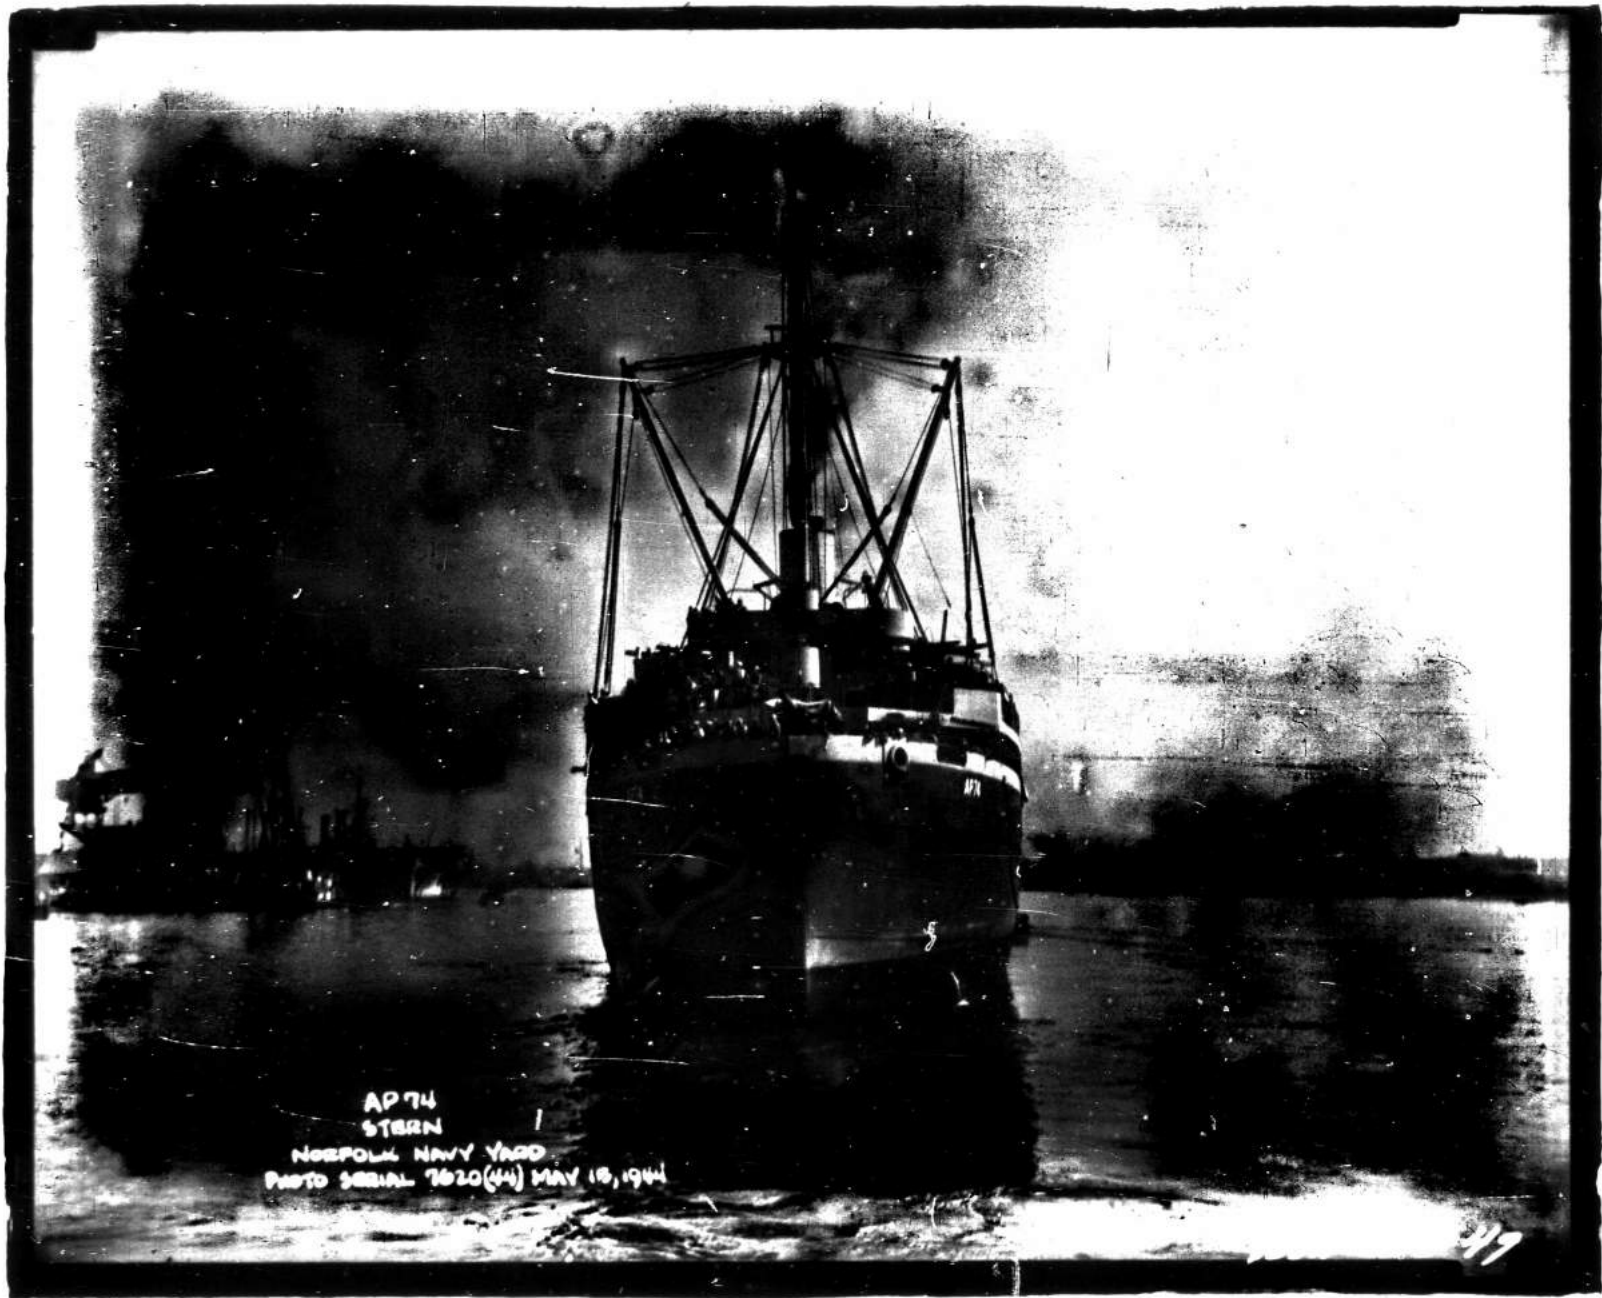

AP 74
STB. BROADSIDE
NORFOLK NAVY YARD
PHOTO SERIAL 7018(44) MAY 15, 1944

BSA 66546

AP 74
STBD. BOW
NORFOLK NAVY YARD
PHOTO SERIAL 7617(44) MAY 15, 1944

185A66546

AP 74
STBD. QUARTER
NORFOLK NAVY YARD
PHOTO SERIAL 7019(4) MAY 13, 1944

AS # 6654

AP 74
HEAD-ON
NORFOLK NAVY YARD
PHOTO SERIAL 7616(44) MAY 15, 1944

23788-48

AP 74
STERN
NORFOLK NAVY YARD
PHOTO SERIAL 7020(4) MAY 15, 1944

47

1974 LEASHMAN REGULAR SAFETY

6548879

1560 EASTMAN REGULAR SAFETY