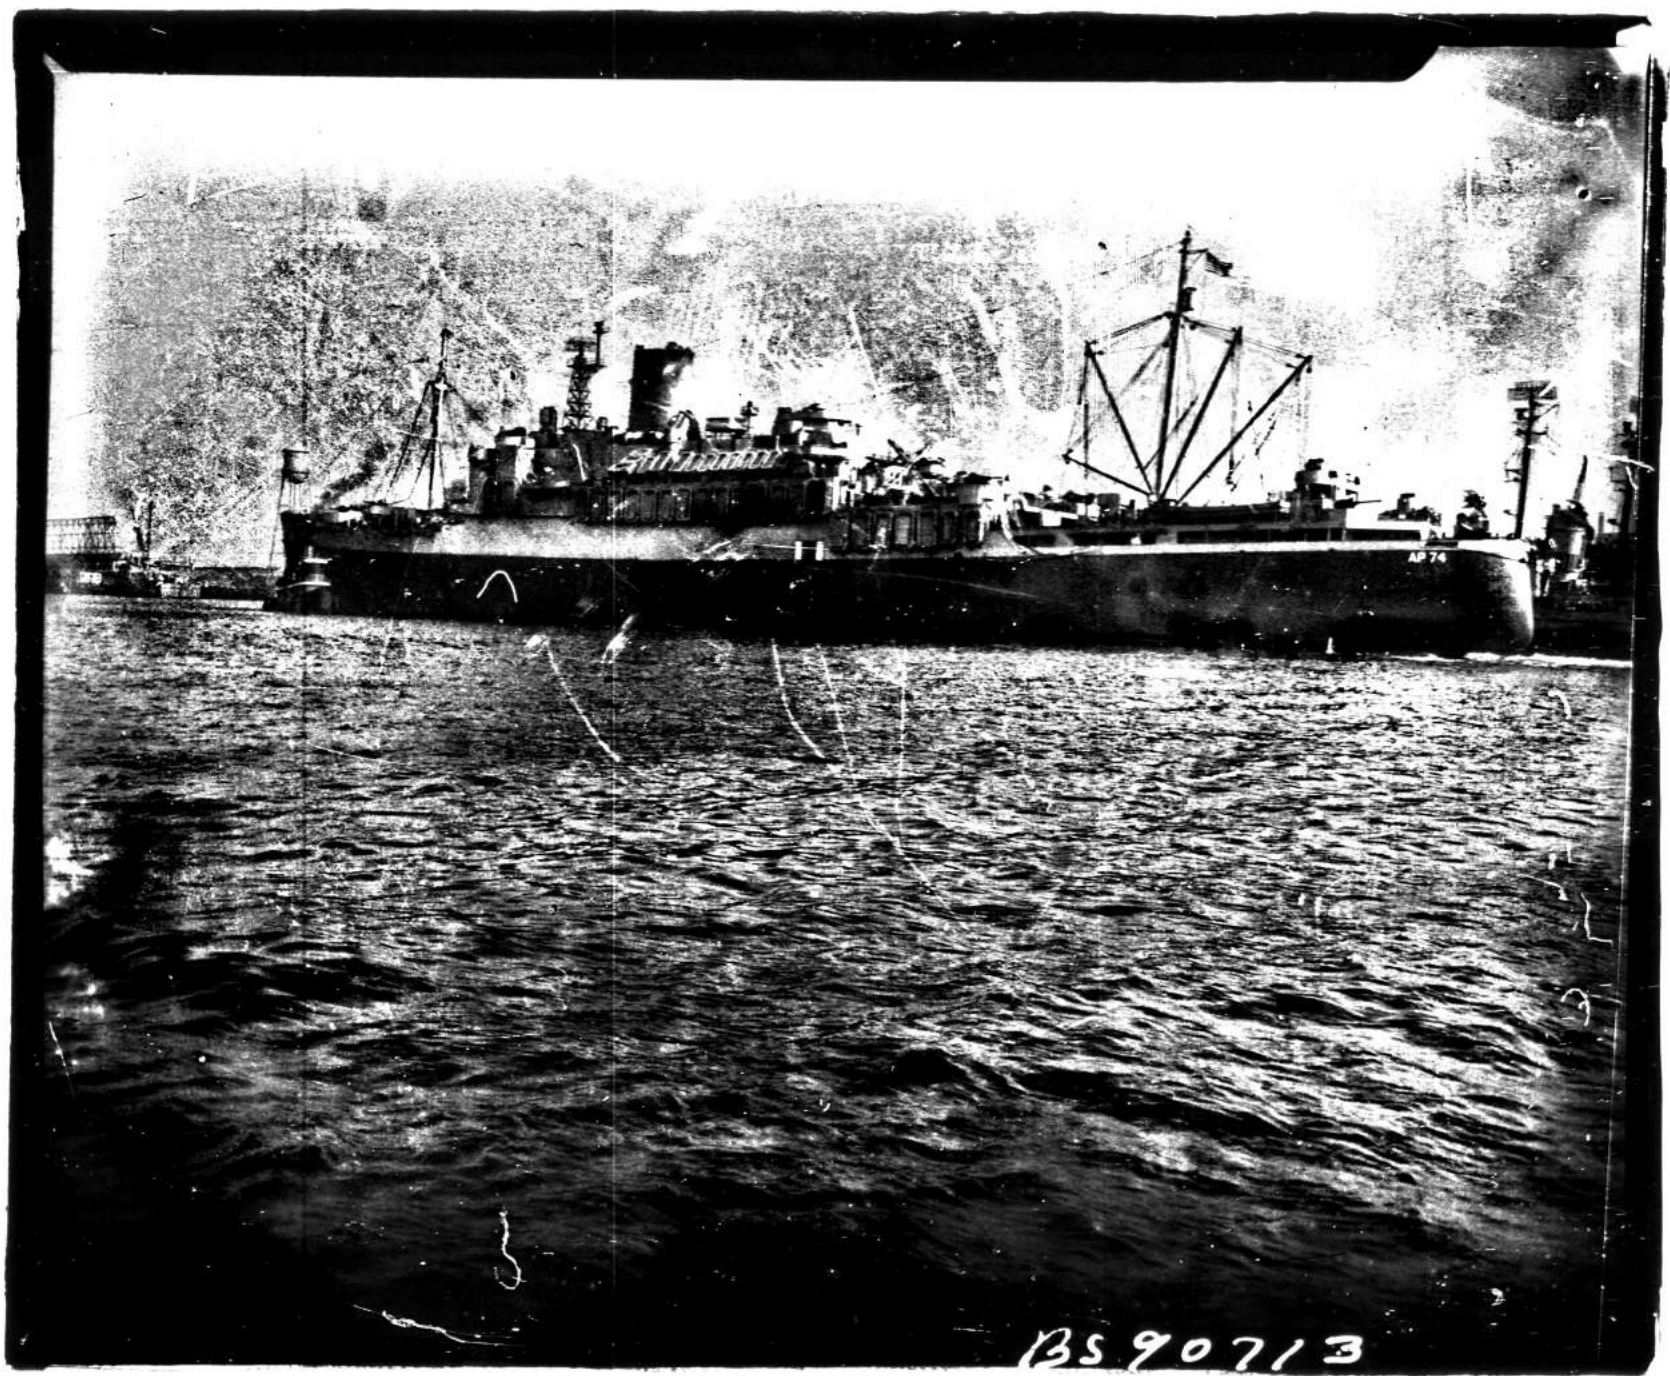

BS 90713

13590714

U.S.S. LEJEUNE (AP 74)
Star. Bow
Norfolk Naval Shipyard
Photo Serial 13011(46) Sept. 23, 1946

U.S.S. La Jona (AP 74)
Star Quarter
Nassau Naval Station

21 2 28 14078 8

U.S.S. LeJeune (AP-74)
STEEL
MAGNO. V. N. MAGNO. V. N.
Photo. No. 10012