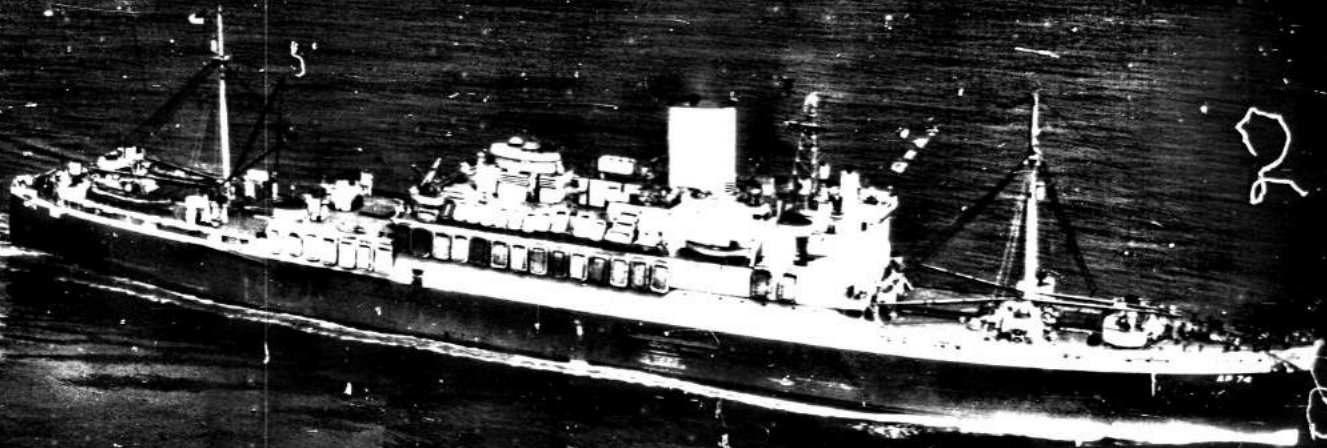

AS # 6654

AP 74
HEAD-ON
NORFOLK NAVY YARD
PHOTO SERIAL 7616(44) MAY 15, 1944

23788-48

AP 74
STERN
NORFOLK NAVY YARD
PHOTO SERIAL 7020(4) MAY 15, 1944

47

1974 LEASHMAN REGULAR SAFETY

6548879

1560 EASTMAN REGULAR SAFETY